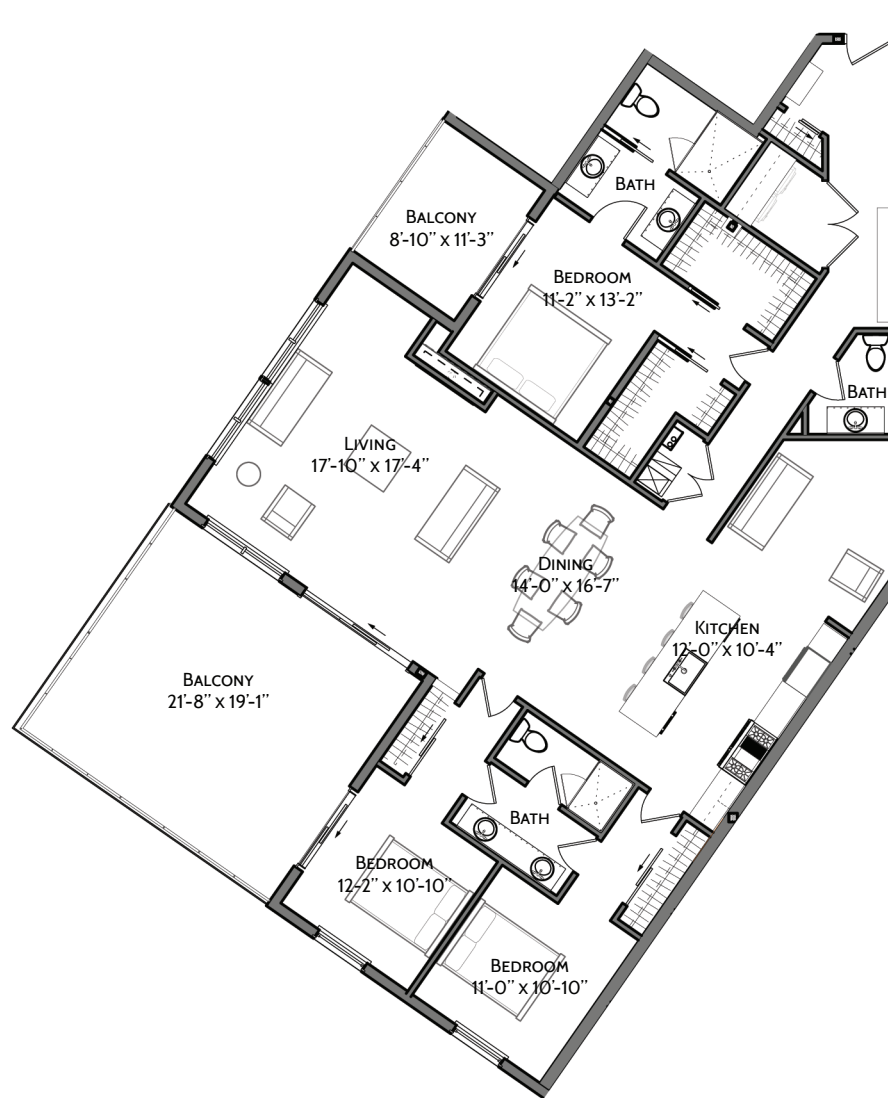

UNIT 503

ANN ARBOR
330 DETROIT ST

Fifth Level

3 Bedrooms + Study

2.5 Baths

2 Balconies

Interior 2,192 SQ FT

Exterior 513 SQ FT

TOTAL 2,705 SQ FT

Sizes and specifications are subject to change without notice.
Illustrations are artist's concept only. E. & O. E.