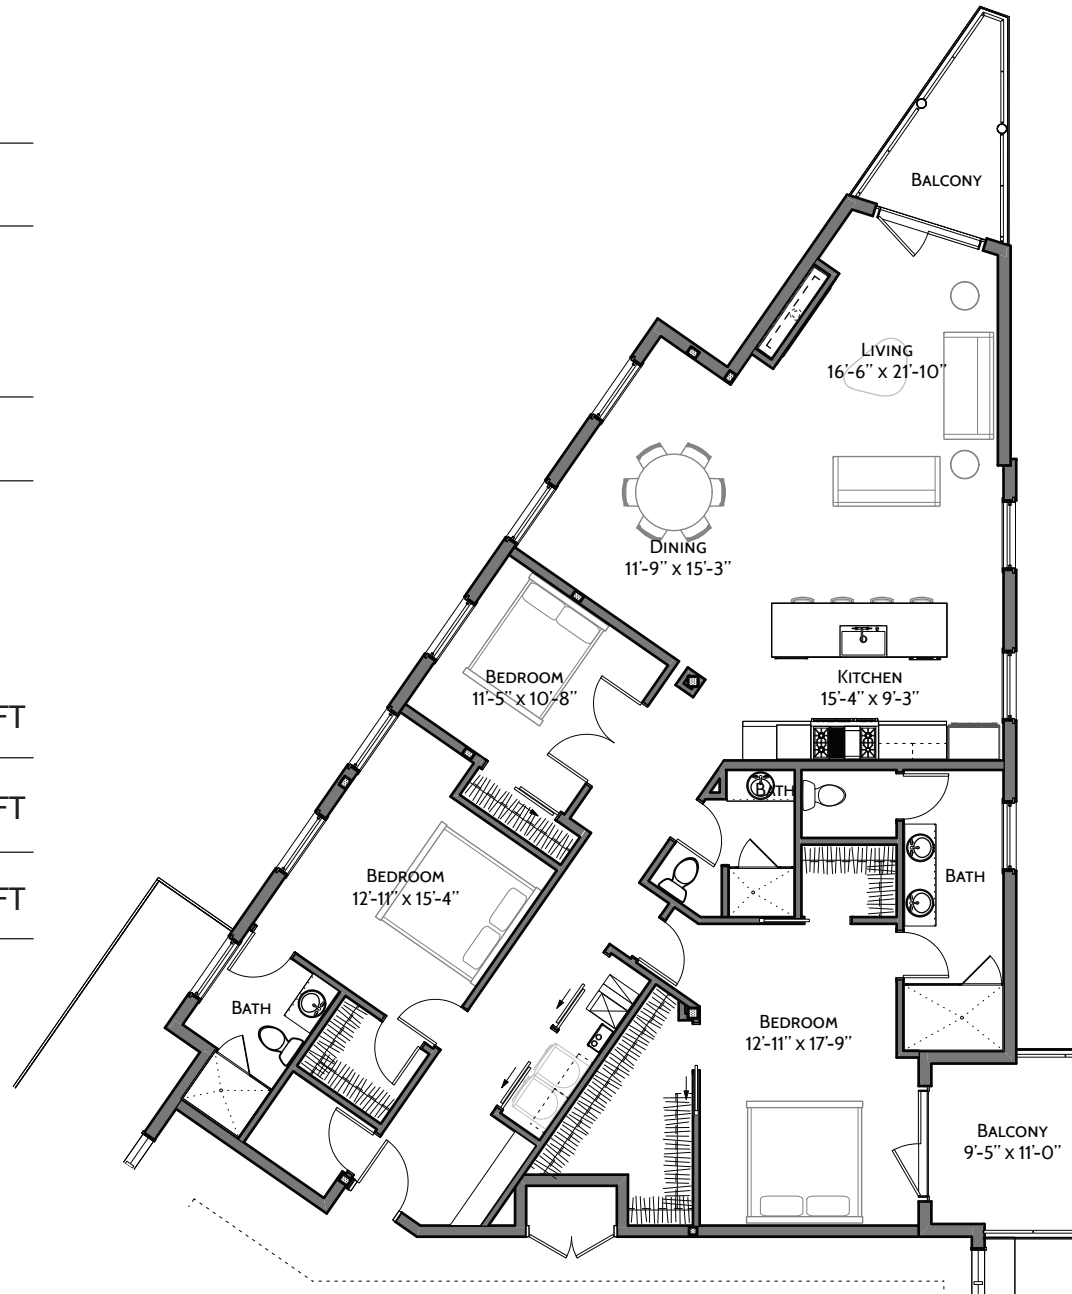

UNIT 201

ANN ARBOR
330 DETROIT ST

Second Level

North Corner

3 Bedrooms + 3 Baths

2 Balconies

Interior 2,019 SQ FT

Exterior 175 SQ FT

TOTAL 2,194 SQ FT

Sizes and specifications are subject to change without notice.
Illustrations are artist's concept only. E. & O. E.