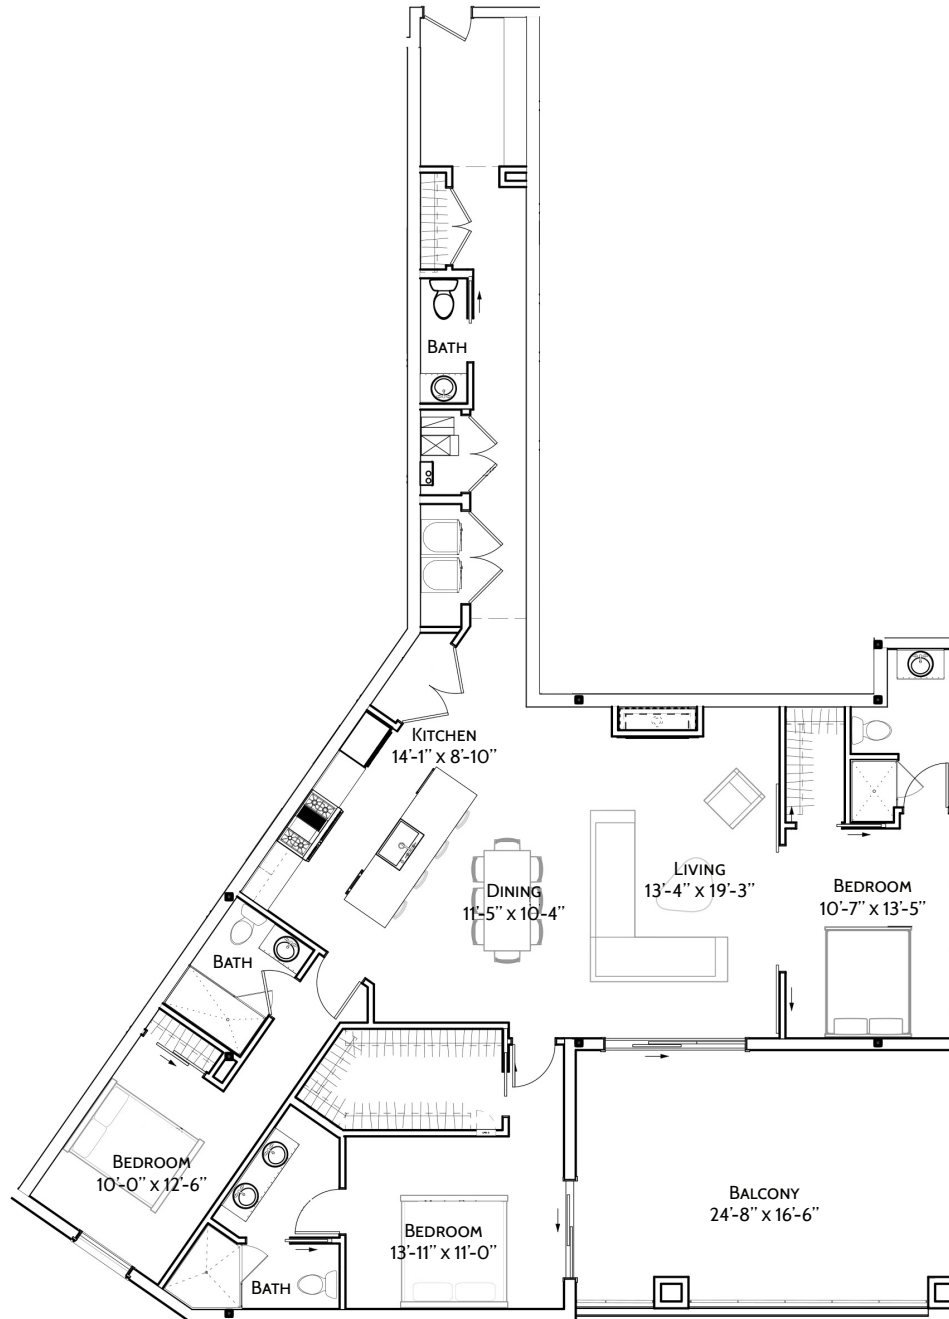

UNIT 303

Third Level

3 Bedrooms

3.5 Baths

1 Balcony

Interior 1,929 SQ FT

Exterior 407 SQ FT

TOTAL 2,336 SQ FT

ANN ARBOR
330 DETROIT ST

Sizes and specifications are subject to change without notice.
Illustrations are artist's concept only. E. & O. E.