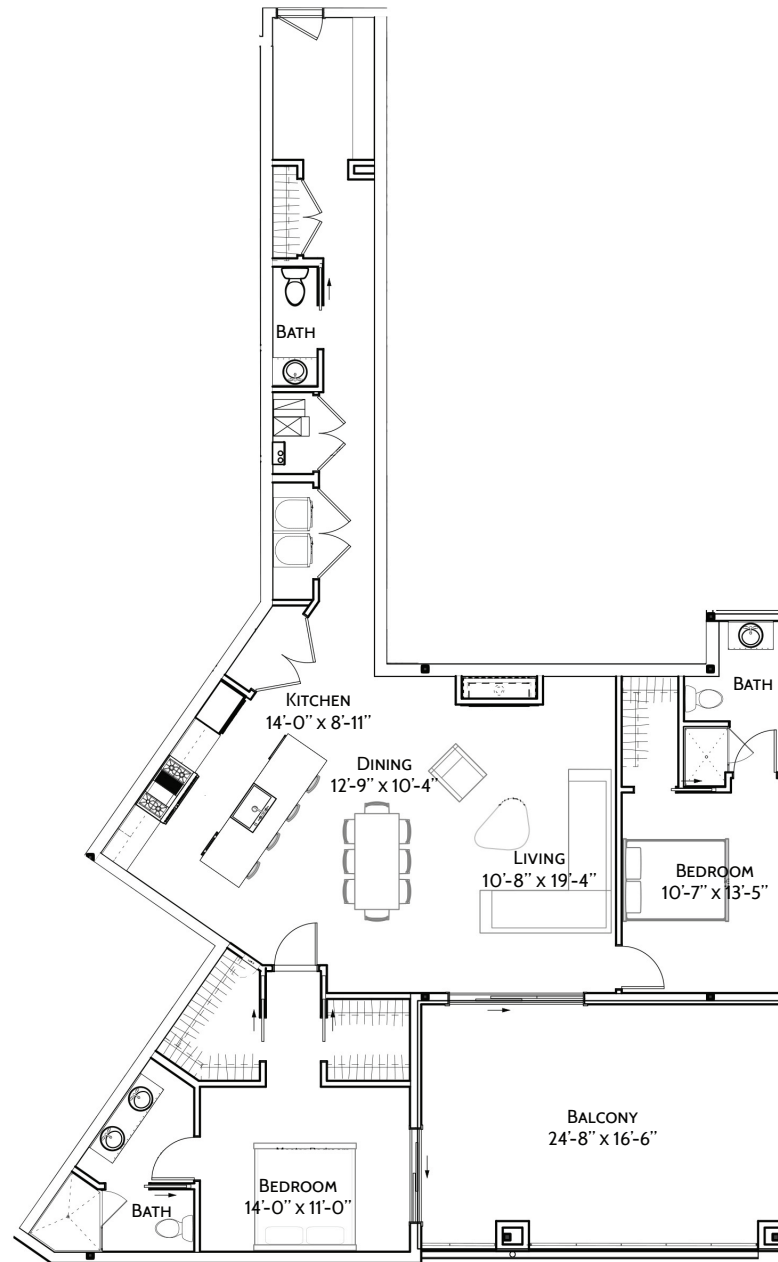

UNIT 203

Second Level

2 Bedrooms

2.5 Baths

1 Balcony

Interior 1,675 SQ FT

Exterior 407 SQ FT

TOTAL 2,082 SQ FT

ANN ARBOR
330 DETROIT ST

Sizes and specifications are subject to change without notice.
Illustrations are artist's concept only. E. & O. E.