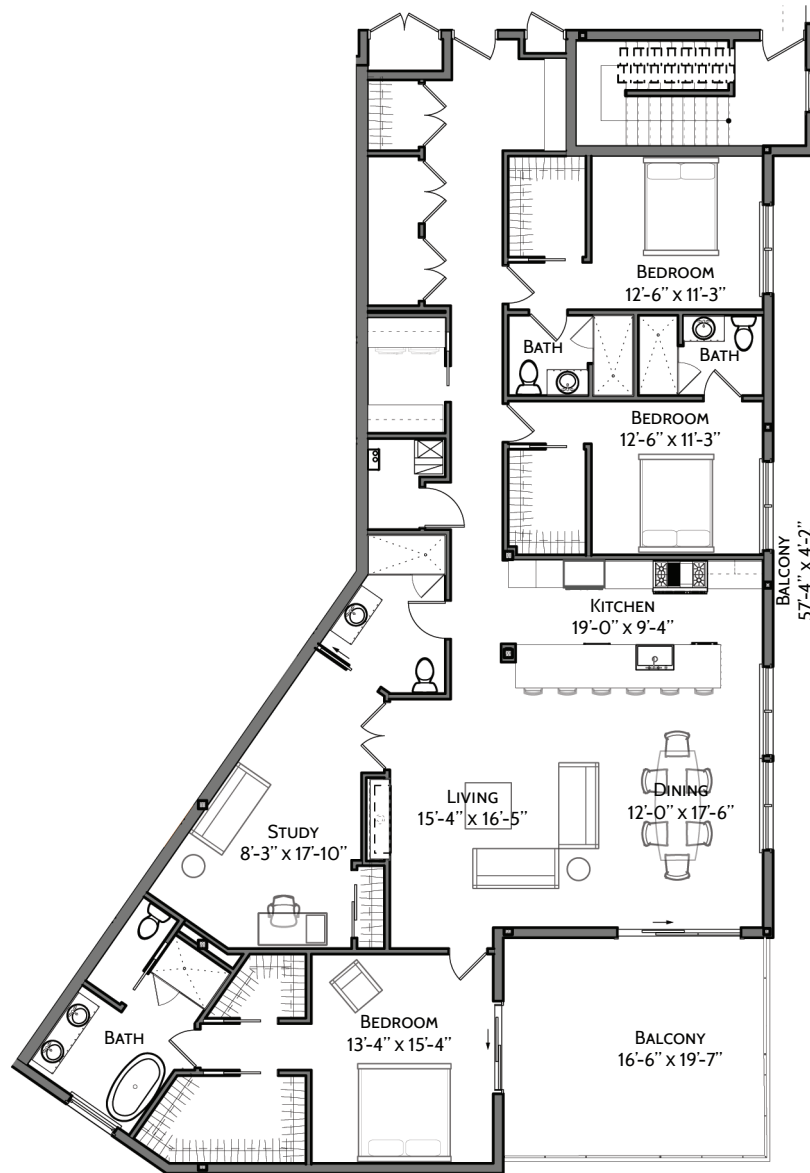

UNIT 502

Fifth Level

3 Bedrooms + Study

3 Baths

1 Balcony

Interior 2,621 SQ FT

Exterior 323 SQ FT

TOTAL 2,944 SQ FT

ANN ARBOR
330 DETROIT ST

Sizes and specifications are subject to change without notice.
Illustrations are artist's concept only. E. & O. E.