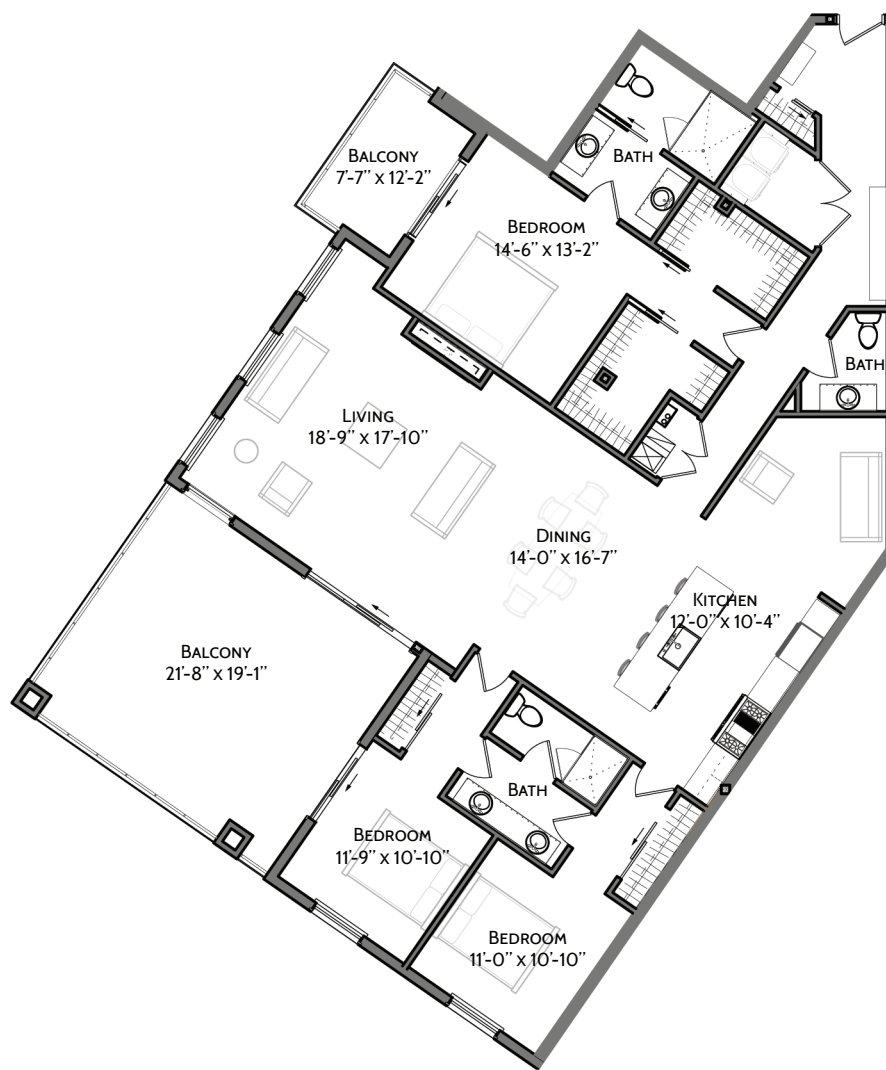

UNIT 304

ANN ARBOR
330 DETROIT ST

Third Level

3 Bedrooms + Study

2.5 Baths

2 Balconies

Interior 2,259 SQ FT

Exterior 499 SQ FT

TOTAL 2,758 SQ FT

Sizes and specifications are subject to change without notice.
Illustrations are artist's concept only. E. & O. E.