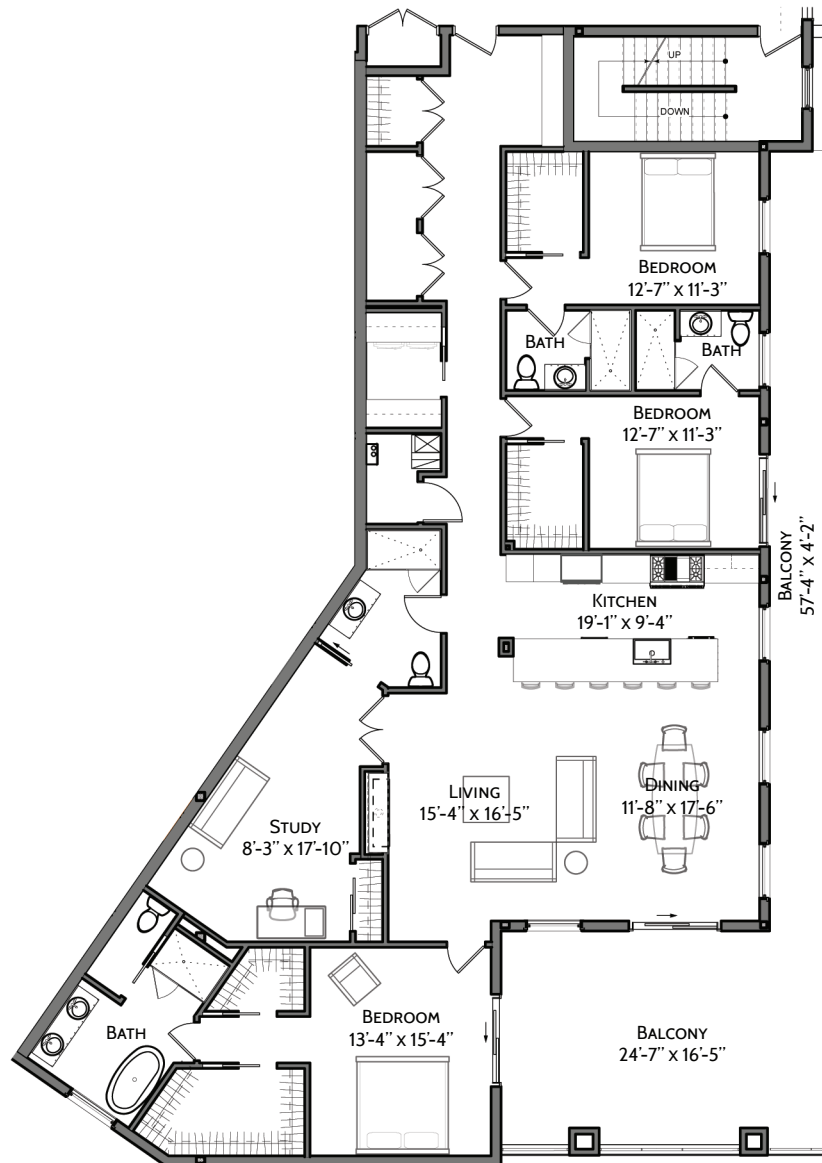

UNIT 402

ANN ARBOR
330 DETROIT ST

Fourth Level

3 Bedrooms + Study

3 Baths

1 Balcony

Interior 2,635 SQ FT

Exterior 689 SQ FT

TOTAL 3,324 SQ FT

Sizes and specifications are subject to change without notice.
Illustrations are artist's concept only. E. & O. E.