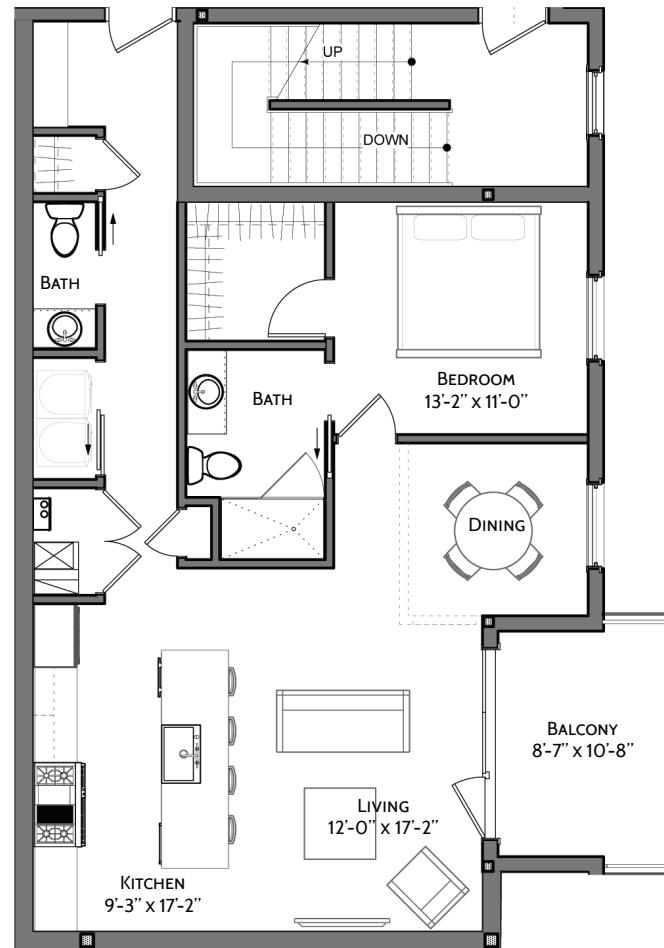

UNIT 202

ANN ARBOR
330 DETROIT ST

Second Level

1 Bedroom + 1.5 Baths

1 Balcony

Interior 961 SQ FT

Exterior 98 SQ FT

TOTAL 1,059 SQ FT

Sizes and specifications are subject to change without notice.
Illustrations are artist's concept only. E. & O. E.