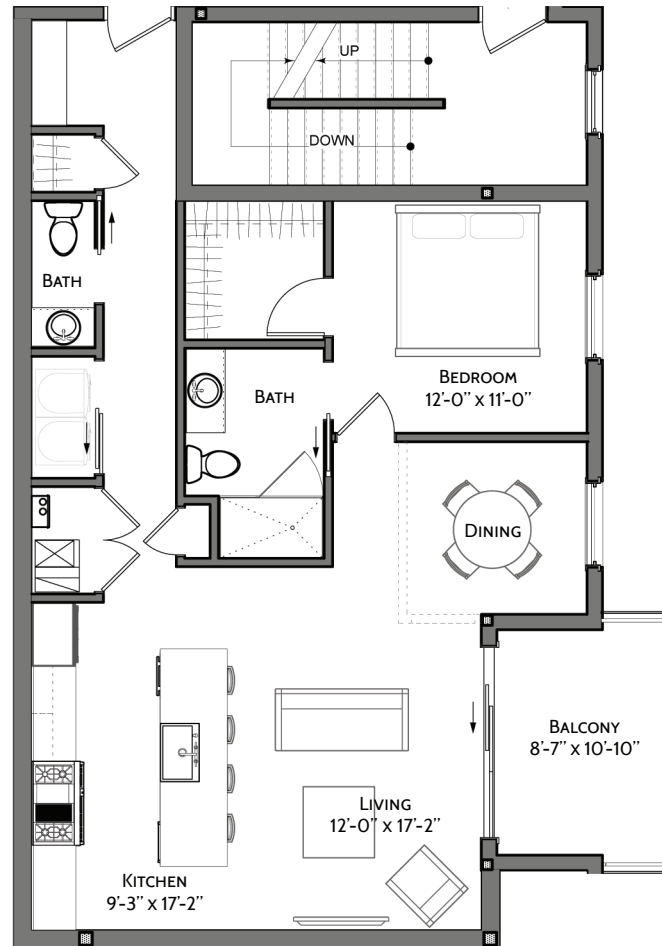

UNIT 302

ANN ARBOR
330 DETROIT ST

Third Level

1 Bedroom + 1.5 Baths

1 Balcony

Interior 961 SQ FT

Exterior 98 SQ FT

TOTAL 1,059 SQ FT

Sizes and specifications are subject to change without notice.
Illustrations are artist's concept only. E. & O. E.