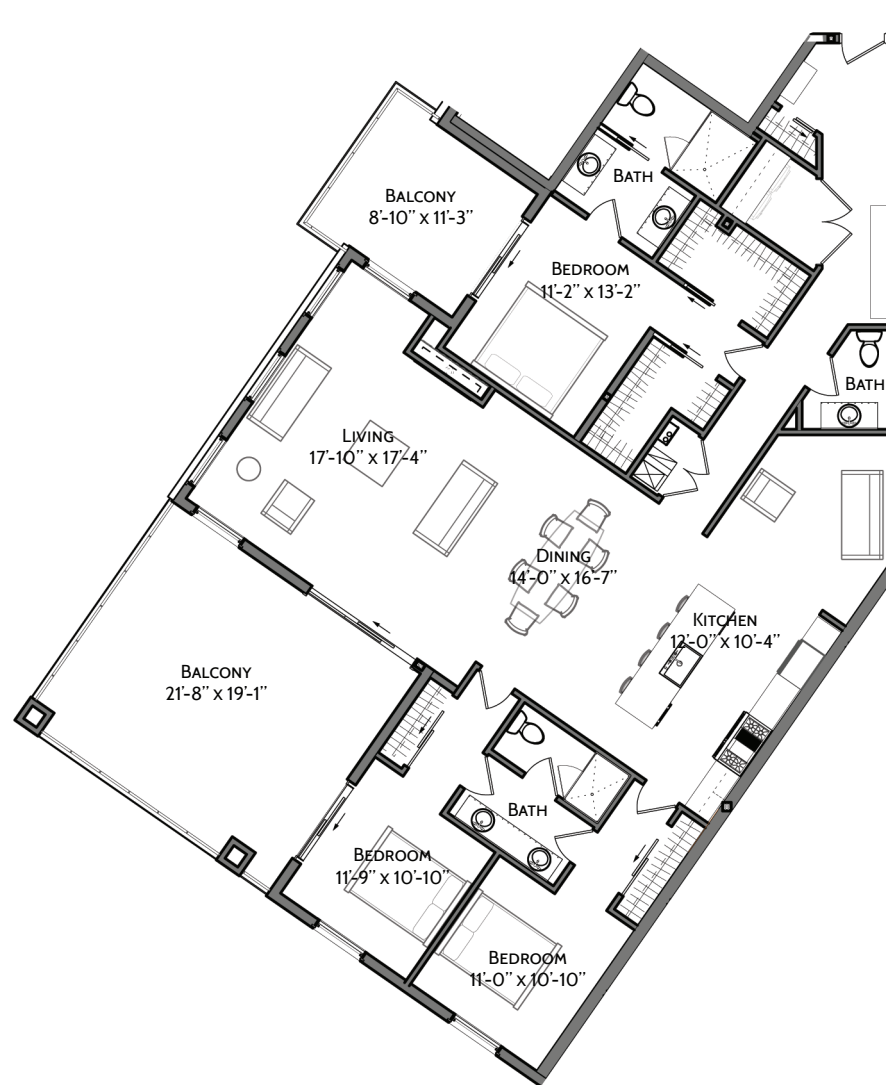

## Fourth Level

3 Bedrooms + Study

2.5 Baths

2 Balconies

Interior 2,192 SQ FT

Exterior 556 SQ FT

TOTAL 2,748 SQ FT

Sizes and specifications are subject to change without notice.  
Illustrations are artist's concept only. E. & O. E.